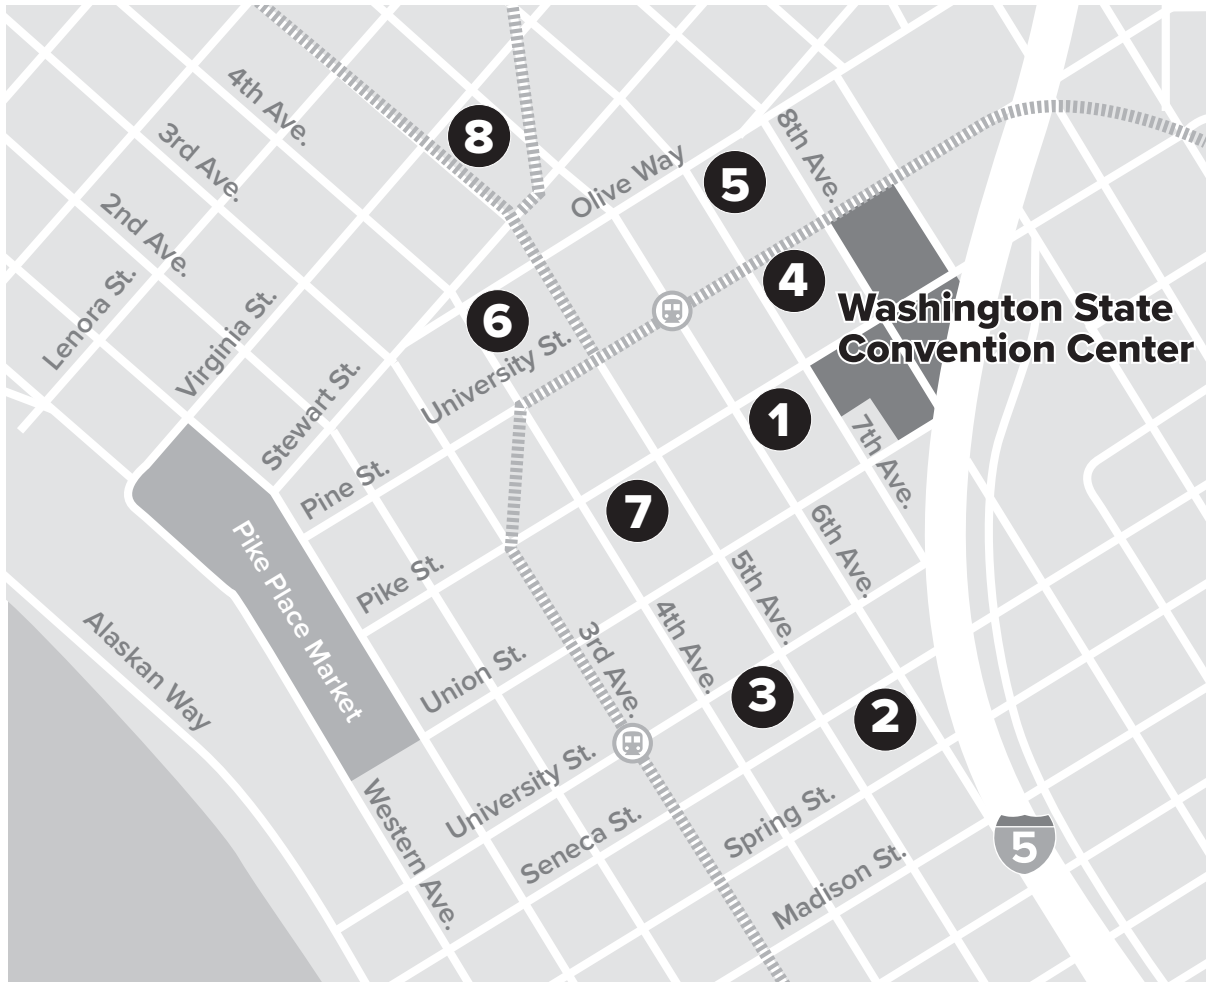

Map of Seattle Hotels

- ① Sheraton Grand Seattle (HQ)
- ② Crowne Plaza Seattle Downtown
- ③ Fairmont Olympic Hotel
- ④ Grand Hyatt Seattle
- ⑤ Hyatt at Olive 8
- ⑥ Mayflower Park Hotel
- ⑦ Motif Seattle
- ⑧ The Westin Seattle